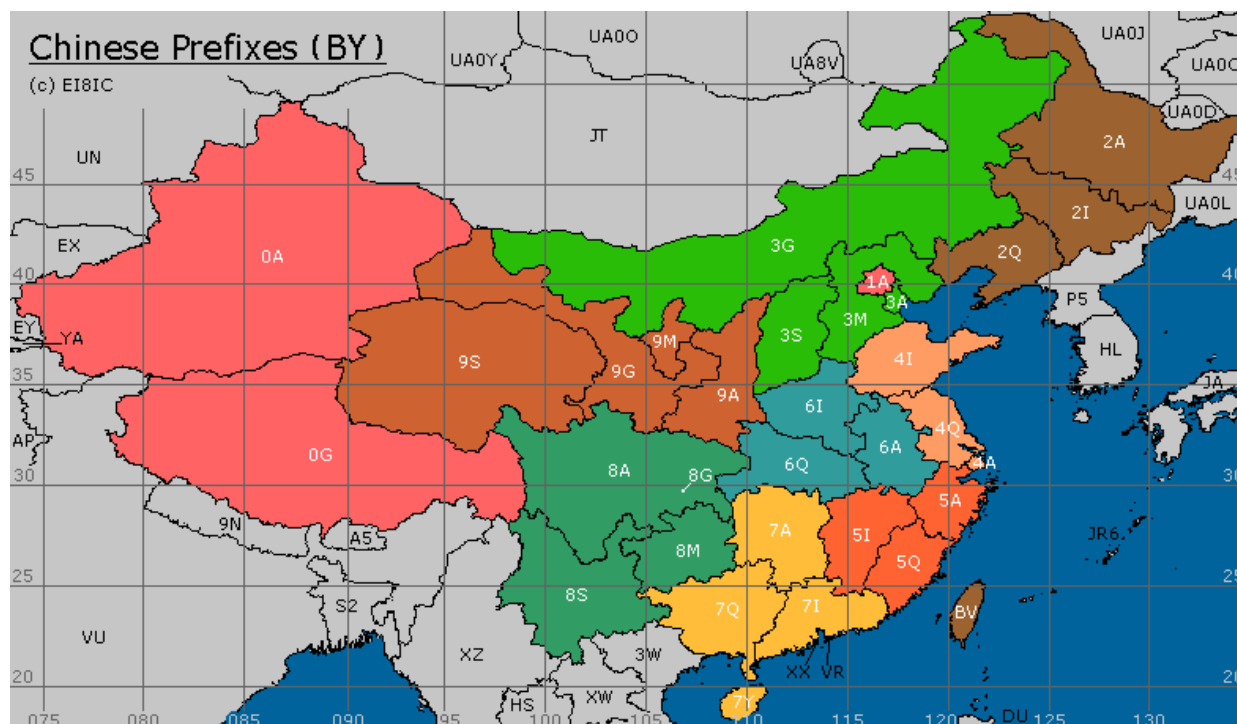

Amateur Radio Callsign Prefixes

Callsign Suffixes and Provinces

1AA-1XZZ, Bei Jing	5AA-5HZZ, Zhe Jiang	8AA-8FZZ, Si Chuan
2AA-2HZZ, Hei lon Jiang	5IA-5PZZ, Jiang Xi	8GA-8LZZ, Chong Qing
2IA-2PZZ, Ji Lin	5QA-5XZZ, Fu Jian	8MA-8RZZ, Gui Zhou
2QA-2XZZ, Liao Ning	6AA-6HZZ, An Hui	8SA-8XZZ, Yun Nan
3AA-3FZZ, Tian Jin	6IA-6PZZ, He Nan	9AA-9FZZ, Shan Xi
3GA-3LZZ, Nei Meng	6QA-6XAA, Hu Bei	9GA-9LZZ, Gan Su
3MA-3RZZ, Hei Bei	7AA-7HZZ, Hu Nan	9MA-9RZZ, Ning Xia
3SA-3XZZ, Shan Xi	7IA-7PZZ, Guang Dong	9SA-9XZZ, Qing Hai
4AA-4HZZ, Shang Hai	7QA-7XZZ, Guang Xi	0AA-0FZZ, Xin Jiang
4IA-4PZZ, Shan Dong	7YA-7YZZ, HaiNan(AS-129)	0GA-0LZZ, Xi Zang
4QA-4XZZ, Jiang Su		

CQ Zone 23. BY3G-L, BY9A-L, BY9T-Z, and BY0.

CQ Zone 24. BY1, BY2, BY3A-F, BY3M-S, BY3T-Z, BY4, BY5, BY6, BY7, BY8, BY9M-S

BM (1-8) abc-class 4 calls (VHF/UHF only)	BV7 Kaohsiung
BN (1-8) abc-class 4 calls (VHF/UHF only)	BV8 Hualien, Pingtung, Taitung
BO1xx Matzu Island	BV9-islands near Taiwan
BO2xx Kinmem Island	BV9A Penhu Island
BO2YA Kinmen Island Clubstation	BV9O Orchid Island
BQ9 Pratus Island [lat 20.45 lon 116.4] {1/1/94}	BV9G Green Island
BV0xx-special event stations	BV9P Pratas Island
BV1 8xx-Taiwan areas	BV (1-8) Yx-CTARL Branch clubstations
BV1 Keelung, Ilan	BV9AYA-CTARL Penhu Island clubstation
BV2 Taipei City, Taipei County	BV4YL-CTARL YL/YXL clubstation, mid Taiwan
BV3 Hsinchu, Taoyuan	BV2Y-CTARL Taipei office station
BV4 Taichung, Miaoli	BV5Y-CTARL HQ Station
BV5 Changhua, Nantou, Yunlin	BV Bureau, PO Box 73, Taipei 100, Taiwan.BX
BV6 Chai, Tainan