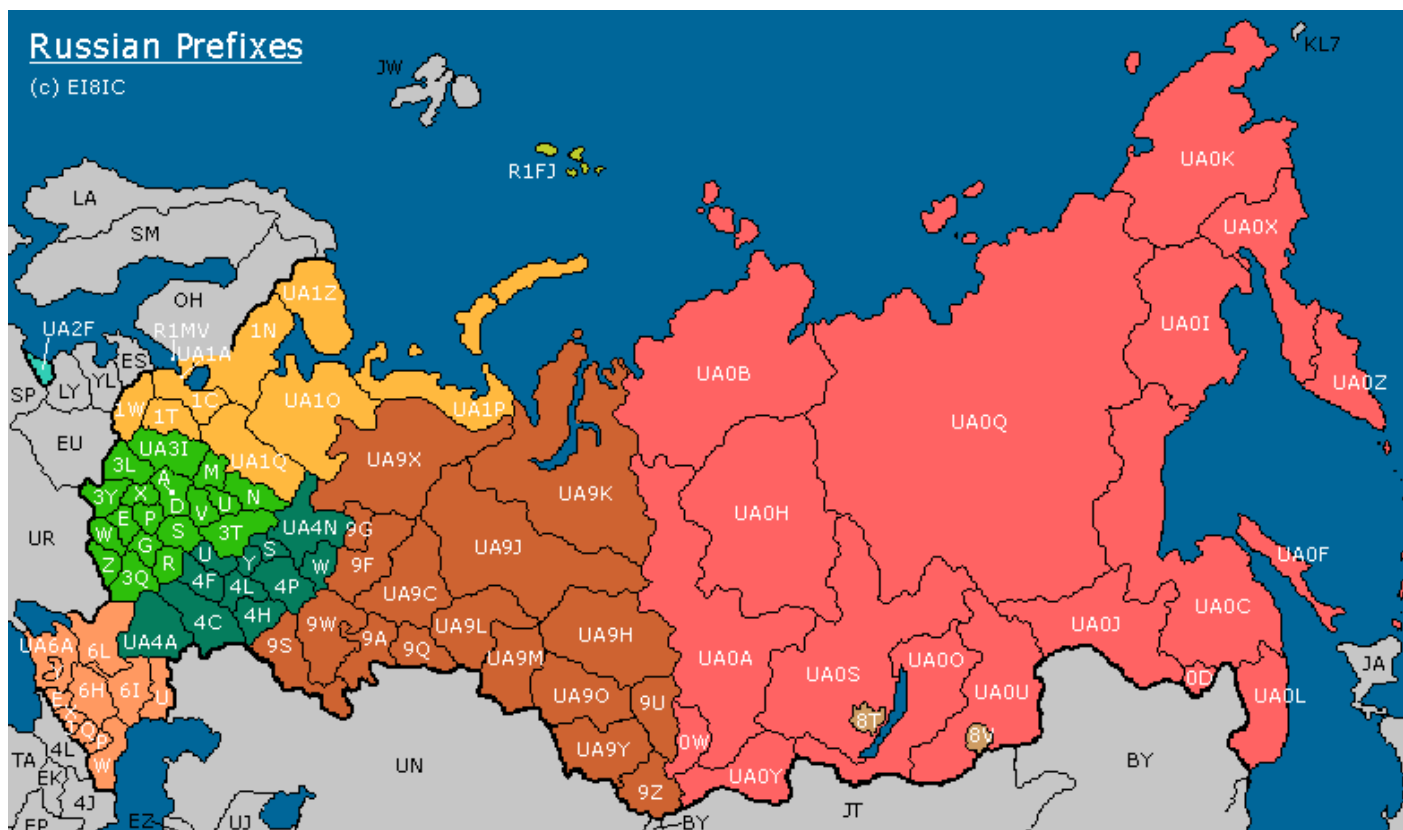

PZ Suriname (ITU Zone 12 CQ Zone 09) [;lat 6 lon - 55] {start 11/15/45} PZ1 Paramaribo, Wanica PZ2 Nickerie PZ3 Coronie PZ4 Saramacca	PZ5 Foreign Resident Operators PZ6 Para PZ7 Brokopondo PZ8 Commewijne PZ9 Marowijne PZ0 Special Event Stations

RAA-RZZ Russian Federation (Also see UA-UI)

Russian amateurs use **RAA-RZZ** and **UAA-UIZ** prefix series of call signs.

R0 -R4, R6, R7, R9 World War II Veterans, see Below R0 Asiatic Russia (World War II Veterans) R1 European Russia (World War II Veterans) R2 European Russia Baltic Kaliningrad (World War II Veterans) [lat 54.8 lon 20.9] {11/15/45} R3 European Russia Central Russia (World War II Veterans) R4 European Russia European Russia (World War II Veterans) R6 European Russia (World War II Veterans) R7 Asiatic Russia (World War II Veterans) R9 Asiatic Russia (World War II Veterans) R1Axx Antarctica R1FJ Franz Josef Land [lat 82 lon 55] {start 1/1/94}	R1MV Malyj Vysotskij [lat 60.6 lon 28.6] {1/1/94} R0-R9 Reserved for Special Events (Numerical Digit has no specific location) RA1 to RZ1 European Russia-Northwest Russia RA2 to RZ2 Baltic Kaliningrad RA3 to RZ3 Central Russia RA4 to RZ4 European Russia-Volga RA5 to RZ5 (Reserved) RA6 to RZ6 European Russia-Northern Caucasus RA7 to RZ7 (Reserved) RA8 to RZ8 Asiatic Russia-Far East, Buryatia RA9 to RZ9 Asiatic Russia-Ural and Western Siberia RA0 to RZ0 Asiatic Russia-Eastern Siberia and Far East